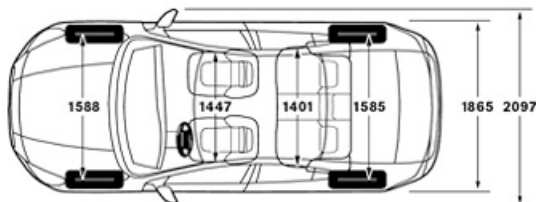

Код	Салон	Base	Kinetic	Momentum	Summum
3113	Leather - Beechwood / Beige with Offblack Instrument Paneltop	1 411	1 411	1 411	0
311B	Leather - Softbeige / Beige with Espresso Instrument Paneltop	1 411	1 411	1 411	0
311C	Leather - Beechwood / Beige with Espresso Instrument Paneltop	1 411	1 411	1 411	0

ТЕХНИЧЕСКАЯ ИНФОРМАЦИЯ

Модель	Объем, см3	Крутящий момент (Nm)	Мощность (kW/)	CO2 (g/km)	расход (л/100km)
S60 2.0T 4 Бензин (44) FWD 6-speed MAN	1999	300	149/203	0	0.0
S60 2.0T 4 Бензин (44) FWD 6-speed POWERSHIFT	1999	300	149/203	0	0.0
S60 D3 4 Дизель (52) FWD 6-speed AUT	1984	400	120/163	154	5.9
S60 D3 4 Дизель (52) FWD 6-speed MAN	1984	400	120/163	139	5.3
S60 D5 5 Дизель (70) FWD 6-speed AUT	2400	420	151/205	166	6.3
S60 D5 5 Дизель (70) FWD 6-speed MAN	2400	420	151/205	139	5.3
S60 D5 5 Дизель (70) AWD 6-speed AUT	2400	420	151/205	179	6.8
S60 T6 6 Бензин (90) AWD 6-speed AUT	2953	440	224/304	231	9.9

INFORMATION

Информация в данном прайс-листе может отличаться от действующего предложения. Пожалуйста, обратитесь в дилерский центр Volvo за актуальным предложением. Производитель оставляет за собой право вносить изменения в цены, цвета, используемые материалы, оборудование и модели автомобилей без предварительного предупреждения.

ЗАО "ЭЛИТАВТО"

Эл. почта: sales@eliteauto.by

Тел.: +375 17 218 10 22

Адрес: Республика Беларусь, г. Минск, пр. Независимости, 169, 220114

УЧСП "Автофан"

Эл. почта: volvo-grodno@tut.by

Тел.: +375 152 52 66 66

Адрес: Республика Беларусь, г. Гродно, ул. Издательская, 26, 230001

ЧТУП "РеСпект-Авто"

Эл. почта: info@re-spect.by

Тел.: +375 44 7 098 098

Адрес: Республика Беларусь, г. Брест, ул. Ракитная, 20/2, 224005

"АВТО 47+"

Эл. почта: avto47plus@yandex.ru

Тел.: +375 23 241 58 18

Адрес: Республика Беларусь, ул. Циолковского, 47, г. Гомель, 246008