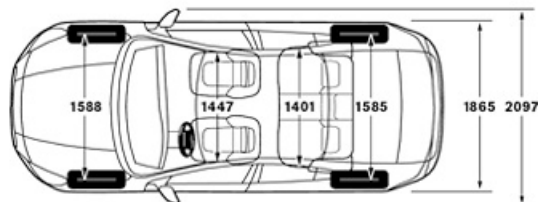

Код	Салон	Base	Kinetic	Momentum	Summum
3113	Leather - Beechwood / Beige with Offblack Instrument Paneltop	1 085	1 085	1 085	0
311B	Leather - Softbeige / Beige with Espresso Instrument Paneltop	1 085	1 085	1 085	0
311C	Leather - Beechwood / Beige with Espresso Instrument Paneltop	1 085	1 085	1 085	0

ТЕХНИЧЕСКАЯ ИНФОРМАЦИЯ

Модель	Объем, см³	Крутящий момент (Nm)	Мощность (kW/л)	CO₂ (g/km)	расход (л/100km)
S60 2.0T 4 Бензин (44) FWD 6-speed MAN	1999	300	149/203	0	0.0
S60 2.0T 4 Бензин (44) FWD 6-speed POWERSHIFT	1999	300	149/203	0	0.0
S60 D3 4 Дизель (52) FWD 6-speed AUT	1984	400	120/163	154	5.9
S60 D3 4 Дизель (52) FWD 6-speed MAN	1984	400	120/163	139	5.3
S60 D5 5 Дизель (70) FWD 6-speed AUT	2400	420	151/205	166	6.3
S60 D5 5 Дизель (70) FWD 6-speed MAN	2400	420	151/205	139	5.3
S60 D5 5 Дизель (70) AWD 6-speed AUT	2400	420	151/205	179	6.8
S60 T6 6 Бензин (90) AWD 6-speed AUT	2953	440	224/304	231	9.9

ЗАО "ЭЛИТАВТО"

Эл. почта: sales@eliteauto.by

Тел.: +375 17 218 10 22

Адрес: Республика Беларусь, г. Минск, пр. Независимости, 169, 220114

УЧСП "Автофан"

Эл. почта: volvo-grodno@tut.by

Тел.: +375 152 52 66 66

Адрес: Республика Беларусь, г. Гродно, ул. Издательская, 26, 230001

ЧТУП "РеСпект-Авто"

Эл. почта: info@re-spect.by

Тел.: +375 44 7 098 098

Адрес: Республика Беларусь, г. Брест, ул. Ракитная, 20/2, 224005

"АВТО 47+"

Эл. почта: avto47plus@yandex.ru

Тел.: +375 23 241 58 18

Адрес: Республика Беларусь, ул. Циолковского, 47, г. Гомель, 246008